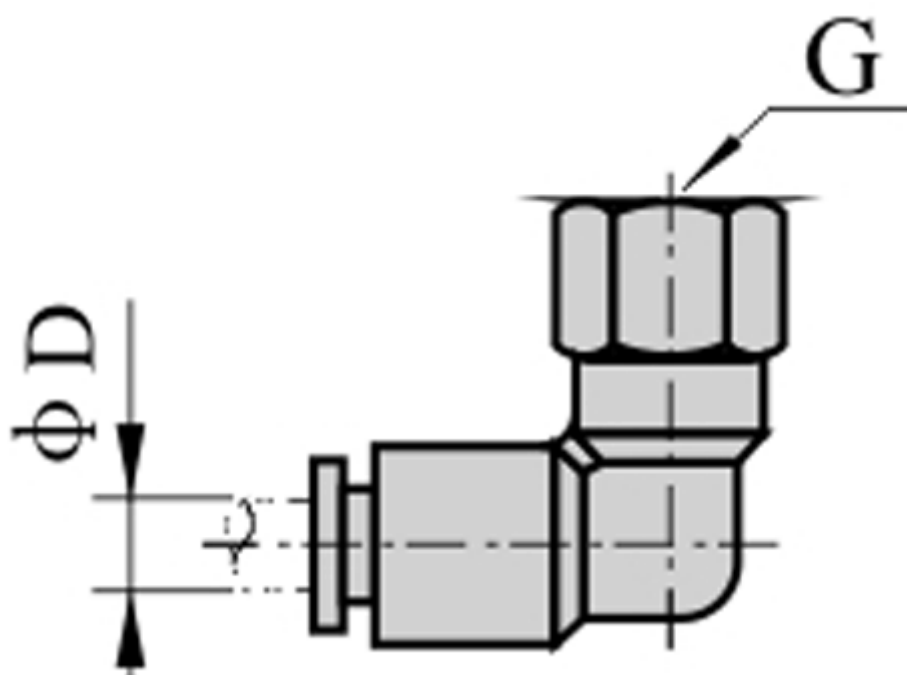

Article number: 58EPLF1003

Description: Fitting EPLF1003 female elbow connector  
thread 3/8", tube diameter 10

## Measures

---

D = 10  
Thread = 3/8"